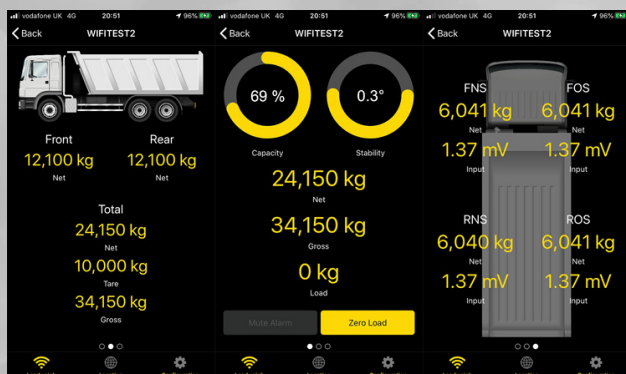

WI-FI WEIGHING is an app-based solution designed to provide live transactional data by integrating with the VWS LIVE portal.

Our latest product development enables Wi-Fi connectivity across our product range. The app-based solution can be used on both tippers, making it compatible with VWS LOADWEIGH For Tippers. It provides live transactional data that can now be viewed either on a mobile or tablet through the VWS LIVE app.

The VWS LIVE app allows all authorised personnel to access the same data from any chosen location. The VWS Wi-Fi INDICATOR integrates with the VWS LIVE portal to give operators immediate remote access to transactional data such as weights, alerts and vehicle locations. The Wi-Fi INDICATOR actively monitors real-time diagnostics, which are then relayed back to the VWS Service Department, providing information for analysis and future product development.

The Wi-Fi INDICATOR no longer needs to be installed inside the vehicle, simplifying the installation process. The vehicle weight is visible from outside the cab and operations can run more smoothly as shovel loaders, drivers and operators have access to the same information. The system also has additional messaging features to help improve communications.

The Wi-Fi INDICATOR is a first of its kind amongst the vehicle weighing and waste industry and has been created by a team with an extensive industry presence and knowledge.